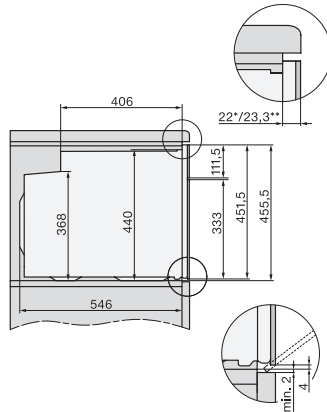

550

Toestelbreedte in mm

595

Toestelhoogte in mm

456

Temperaturen in °C

30-300

Toesteldiepte in mm

H2840B, H7x4xB/BP/BPX, installation drawings

H2840B, H7x4xB/BP/BPX, installation drawings

H7x4xB/BP/BPX, H2840B, installation drawings

DG7x40, DGC7x4x, DGC7x6x, DG7635, DGM7x4x, DO7, H2860B/BP, H7240BM, H7x40BM, H7x4xB/BP, H7x6xB/BP, installation drawings