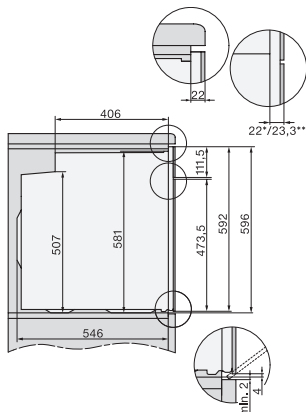

H 7262 BP
Oven
met tekstdisplay, spijzenthermometer en pyrolyse

installation H7000 XL, installation drawing

installation H7000 XL, installation drawing, GB, AU

side view H7000 XL, installation drawings

built-in H7000 XL, installation drawing

H226x-1B/BP/E/EP/I/IP, H2x6xB/BP, H7x6xB/BP/BPX, H7x6xB/BP/BPX, installation drawings

DG2840, DG7x40, DGC7x4x, DG7x6x, DGC7x6x, DGD7635, DGM7x4x, DO7, H28B/BP, H7x4xB/BM/BP, H7x6xB/BP, installation drawing

H226x-1B/BP/E/EP/I/IP, H2760B/BP, H28x0B/BP, H7x40BM/BMX, H7x6xB/BP/BPX, installation drawings

side view H7000 XL build-under, installation drawing

H2xxx-1 B/BP/E/I/IP, H7xxx B/BP/BM/BMX, installation drawings